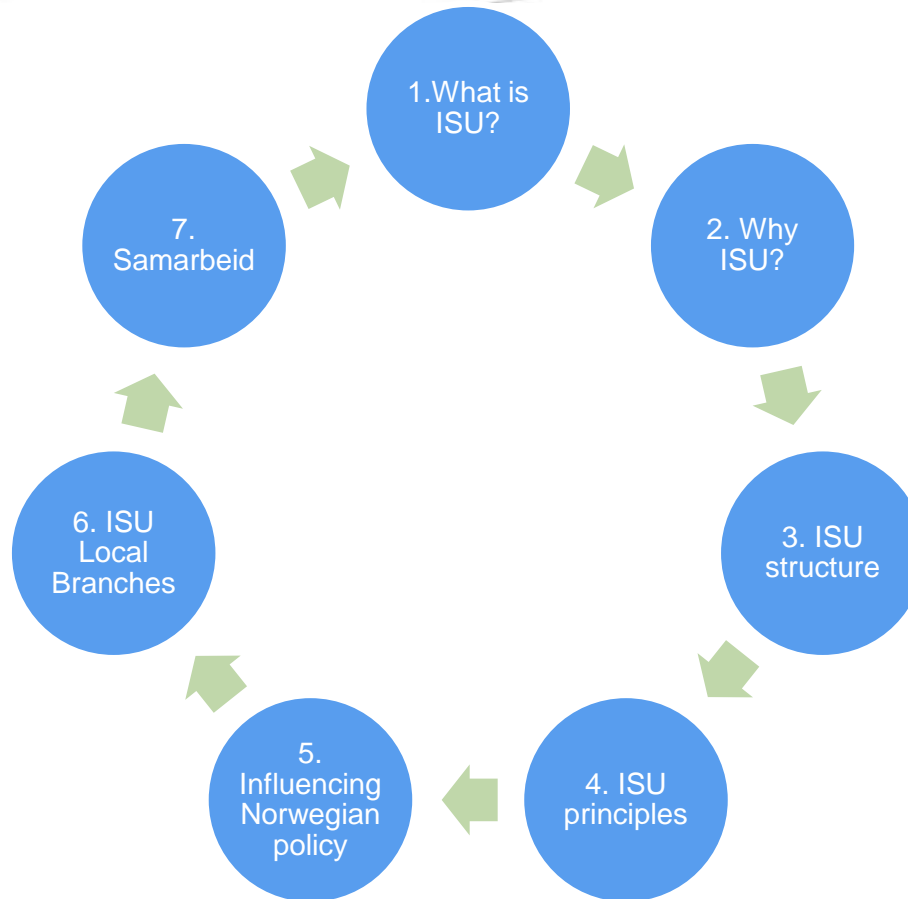

What is ISU?

Daniel Hernández Iniesta
ISU Norway National President

ISU Norway

1. What is ISU?

- ◆ Founded in late 1970s, short for International Students' Union and run for and by international students. **It's a political as well as social organization**
- ◆ **Represent, safeguard and promote** the **rights and interests** of **all international students (aprox. 25,000)** studying at higher education institutions in Norway

2. Why ISU?!

Is there a need for ISU when we have international officer responsible in the student parliaments or other student organizations?

- 🟢 Unique perspective and understanding of issues international students face: ISU is run by international students
- 🟢 Include international students to the academic **and student** life in Norway
- 🟢 Represent international students and their rights in the student democracy

3. ISU structure

1. What is ISU?

2. Why ISU?

3. ISU structure

4. ISU principles

5. Influencing Norwegian policy

6. ISU Local Branches

7. Samarbeid

7. Samarbeid!

- 💧 Importance of cooperation
- 💧 Increasing the ability for International students to represent themselves in student (*representational*) politics in Norway
- 💧 Ensuring that those elected to represent us (*Student Parliament, NSO, SAIH*) represent us as best as possible