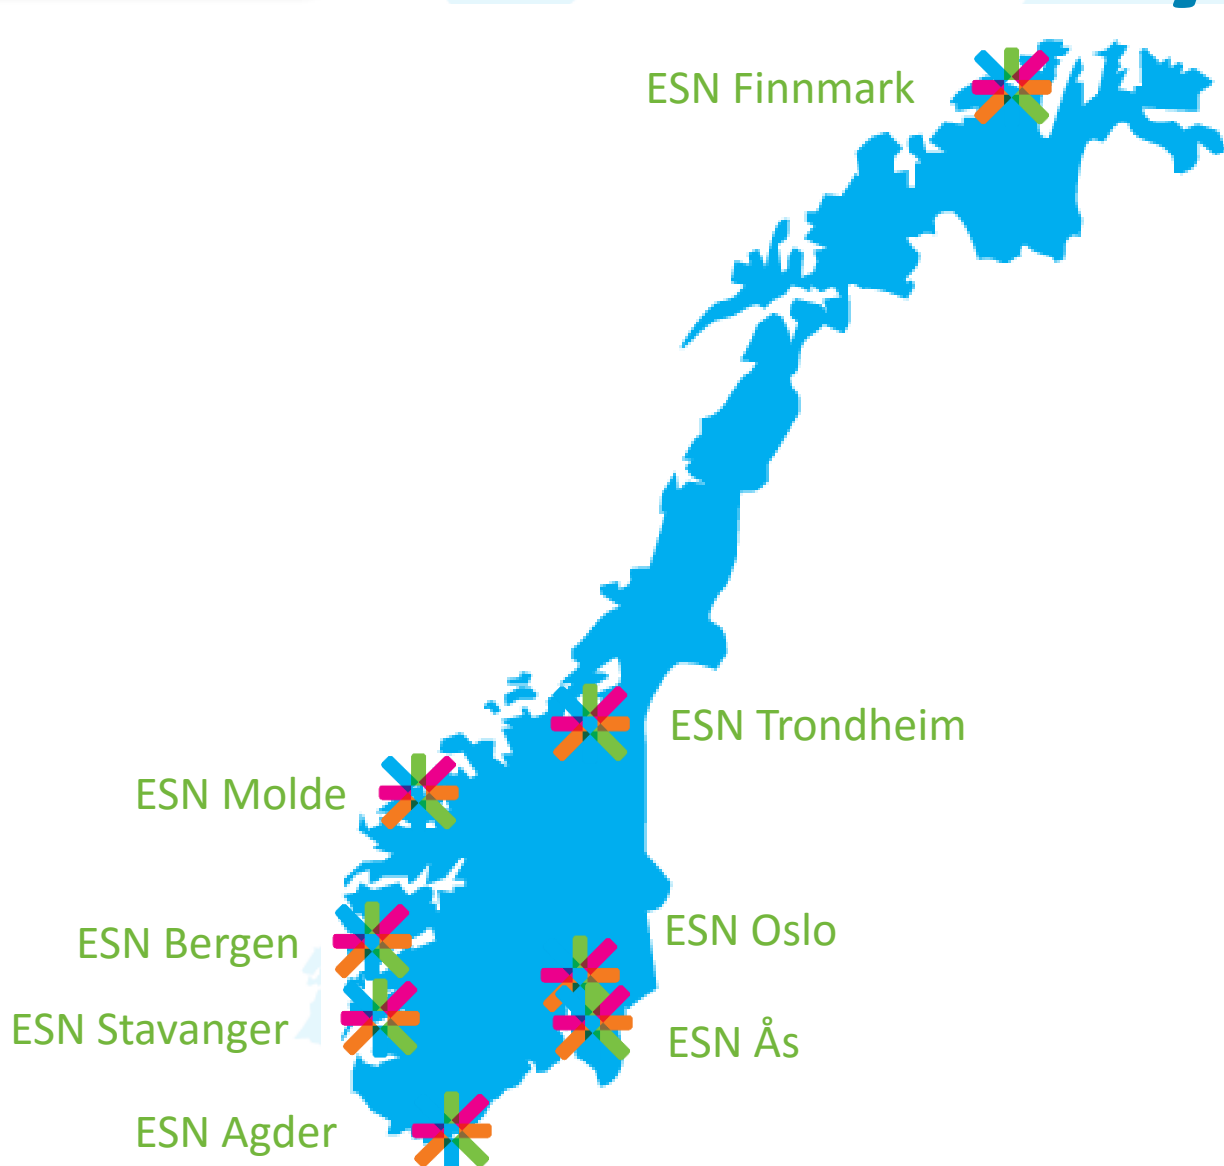

Structure of ESN

 International Board (in Brussels)

 National Board

 Local sections

 International Committees

- ICE
- NEC
- IT
- FiCo
- ComCom

Structure of ESN

International Projects

- ExchangeAbility
- SocialErasmus
- Responsible Party
- Educ8
- Mov'in Europe
- ESNcard
- ESNsurvey
 - HousErasmus

ESN Norway

ESN Norway

- ✿ Oldest section: **ESN Trondheim** (1993-2016)
- ✿ Youngest section (so far): **ESN Stavanger** (2016)
- ✿ Southernmost section: **ESN Agder** (58 ° North)
- ✿ Northernmost section (in the network!!):
ESN Finnmark (70 ° North)
- ✿ Most active members: **ESN Bergen**
- ✿ Most international students: **ESN Oslo** (>10 000)
- ✿ Founder of the NB: **ESN Molde**